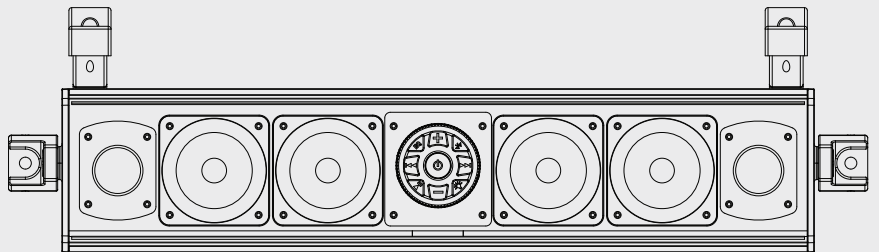

# SQPS20

20" AMPLIFIED MARINE & POWERSPORT SOUNDBAR

**400W**  
PEAK POWER

**(4) 3 IN**  
SPEAKERS

**(2) 1 IN**  
TWEETERS

**200W**  
AMPLIFIER

## SPECIFICATIONS:

Peak Power: 400 Watts  
RMS Power: 200 Watts  
Aux In Sensitivity: 250mV - 3 Volts  
Aux Output: 1.5 Volts  
Frequency Response: 50Hz - 22kHz  
Signal to Noise Ratio: >85dB  
Bluetooth Frequency: 2.4GHz  
Dimensions L x H x W: 21.18" x 4.56" x 4.25"

## FEATURES:

- Full Range Marine Grade Poly Cone Speakers
- Titanium Tweeters
- Precision Tuned DSP
- Heavy Duty Extruded Aluminum Water Tight Housing
- Bluetooth And Wired AUX Inputs
- Universal L Mount and C Mount Brackets