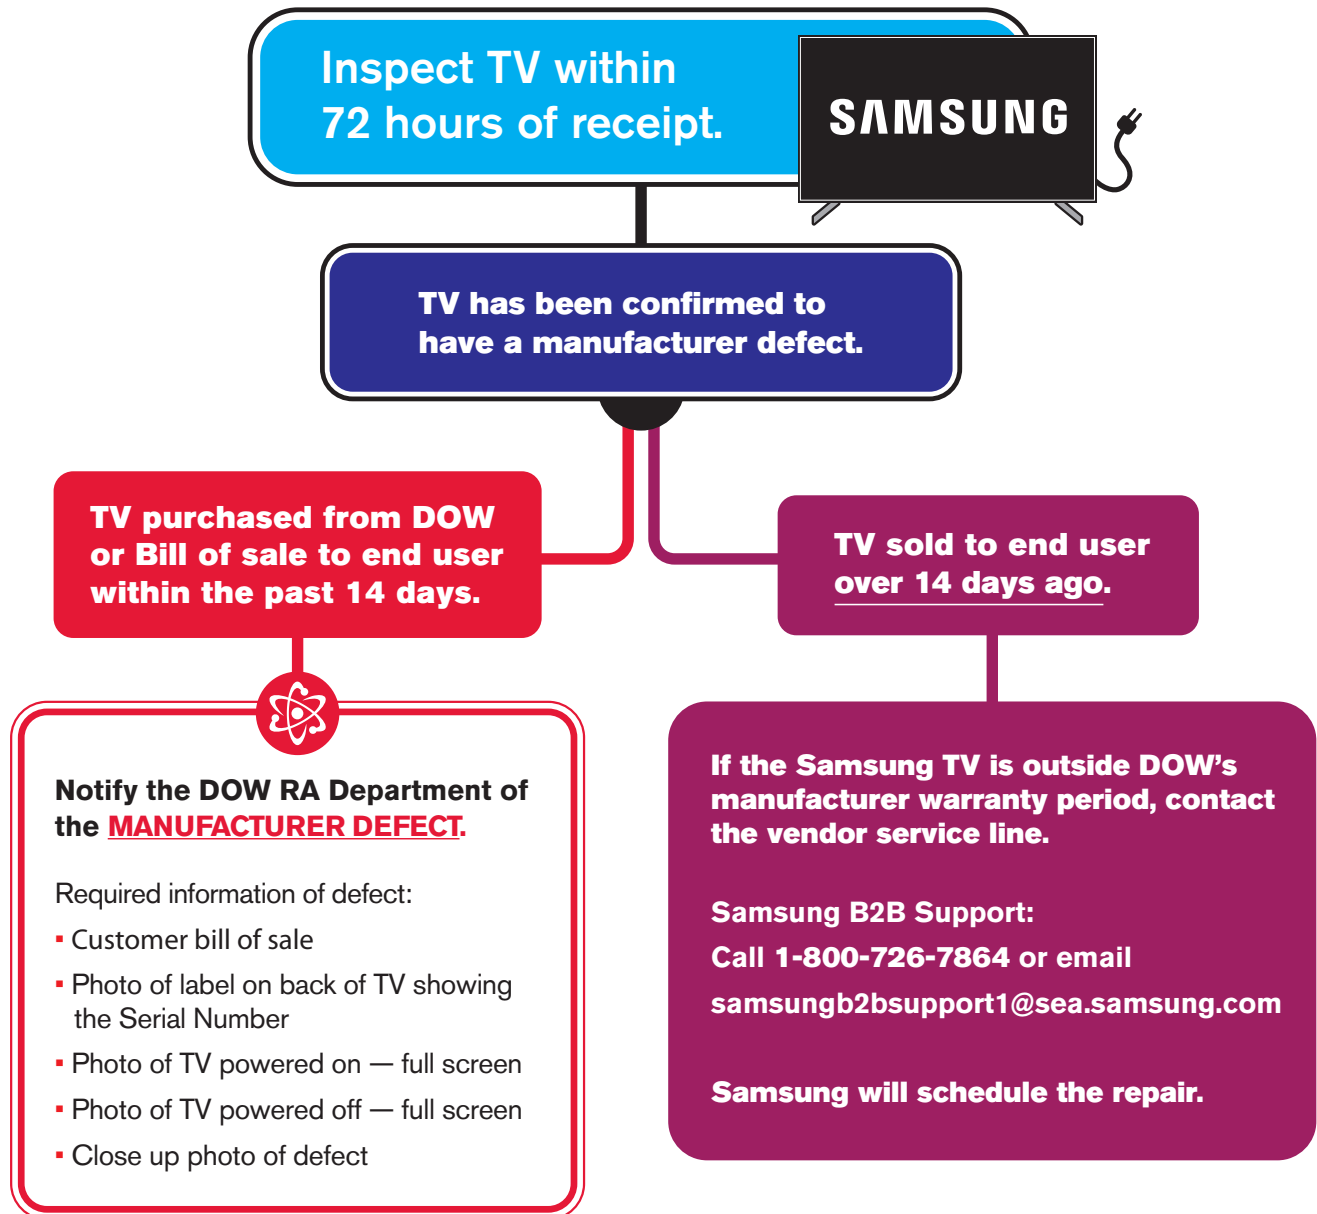

DOW RECEIVING BEST PRACTICES

MANUFACTURER DEFECT — SAMSUNG TELEVISIONS —

Manufacturer Defect — Mechanical failure i.e. power failure, screen failure, speaker/sound failure, button failure, etc.

DOW Technologies RA Department
RADepartment@dowtechnologies.com
1.800.627.2900 Ext 3018